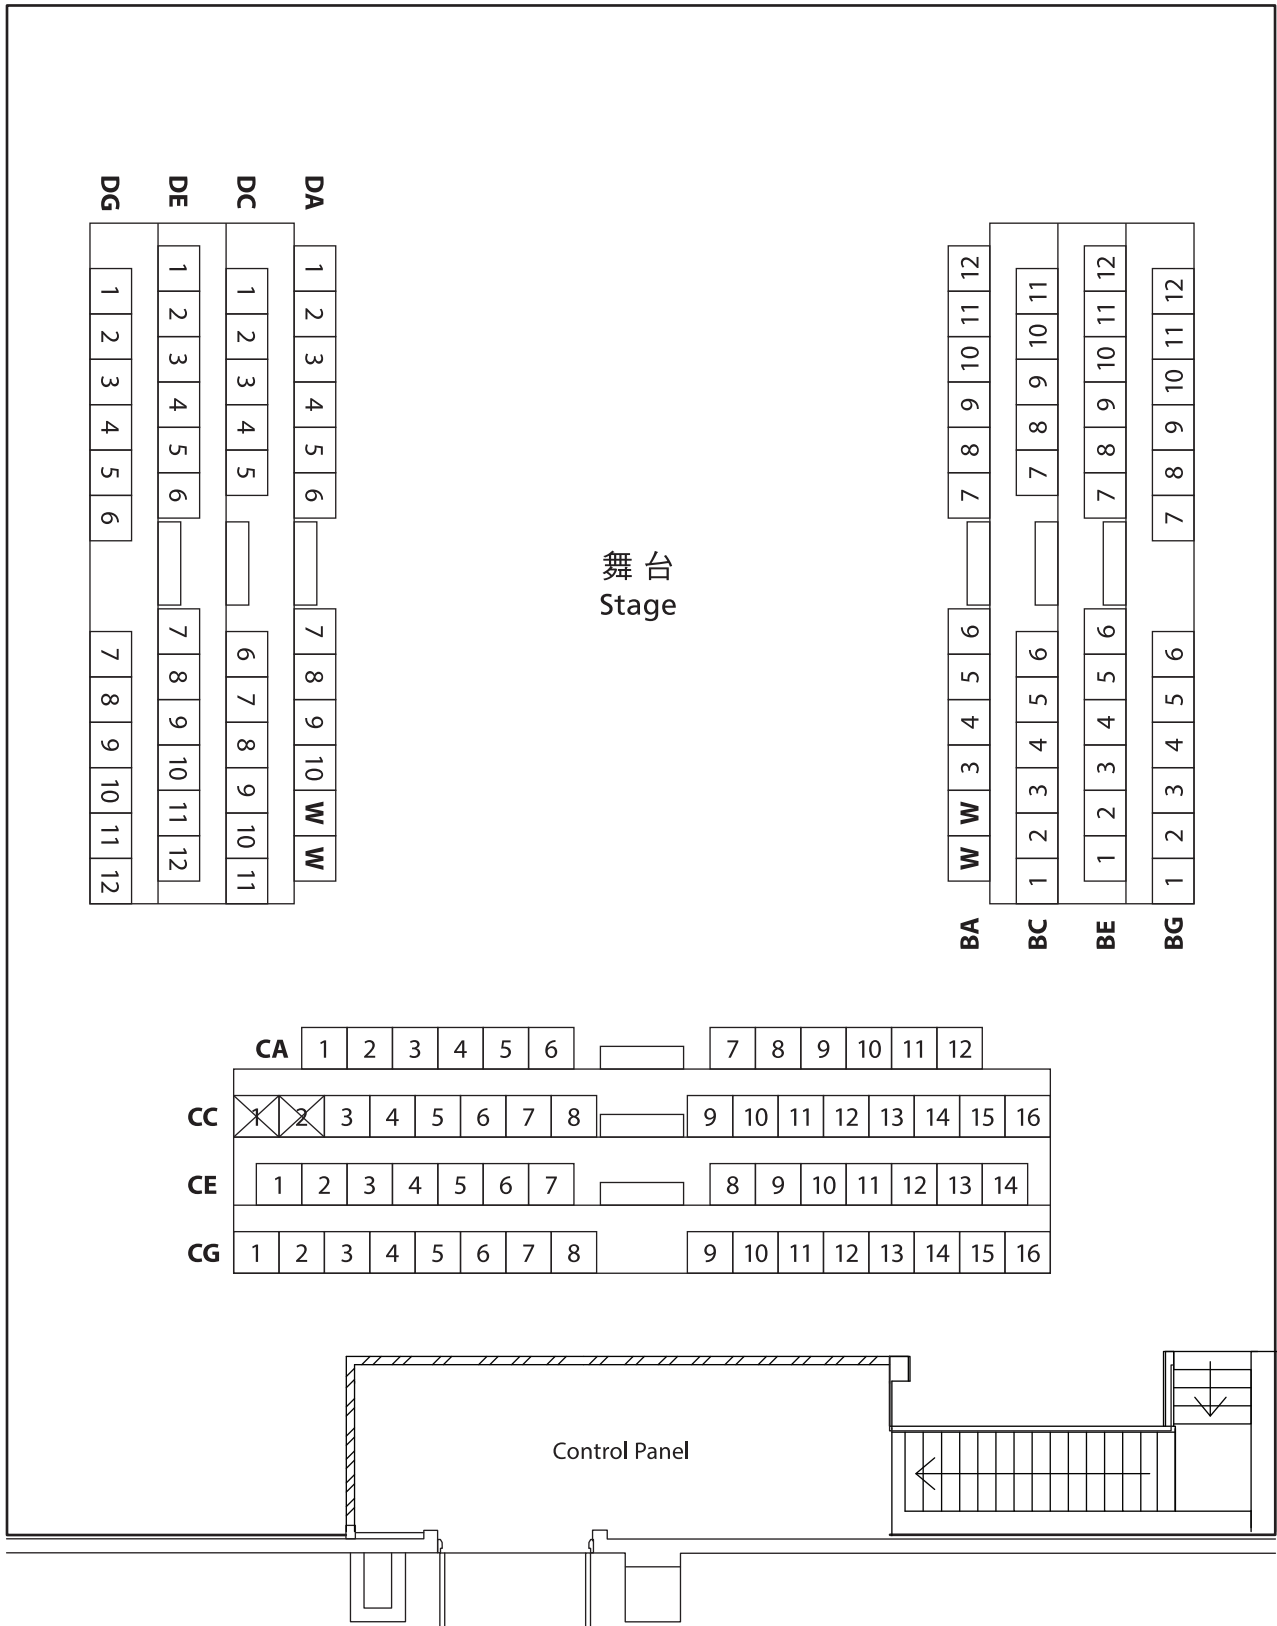

三向舞台
Thrust Stage

場館留座
Management Seats

適合坐輪椅者的座位
Seats Suitable For Audience On Wheel Chairs

座位總數 Total Seating Capacity : 150